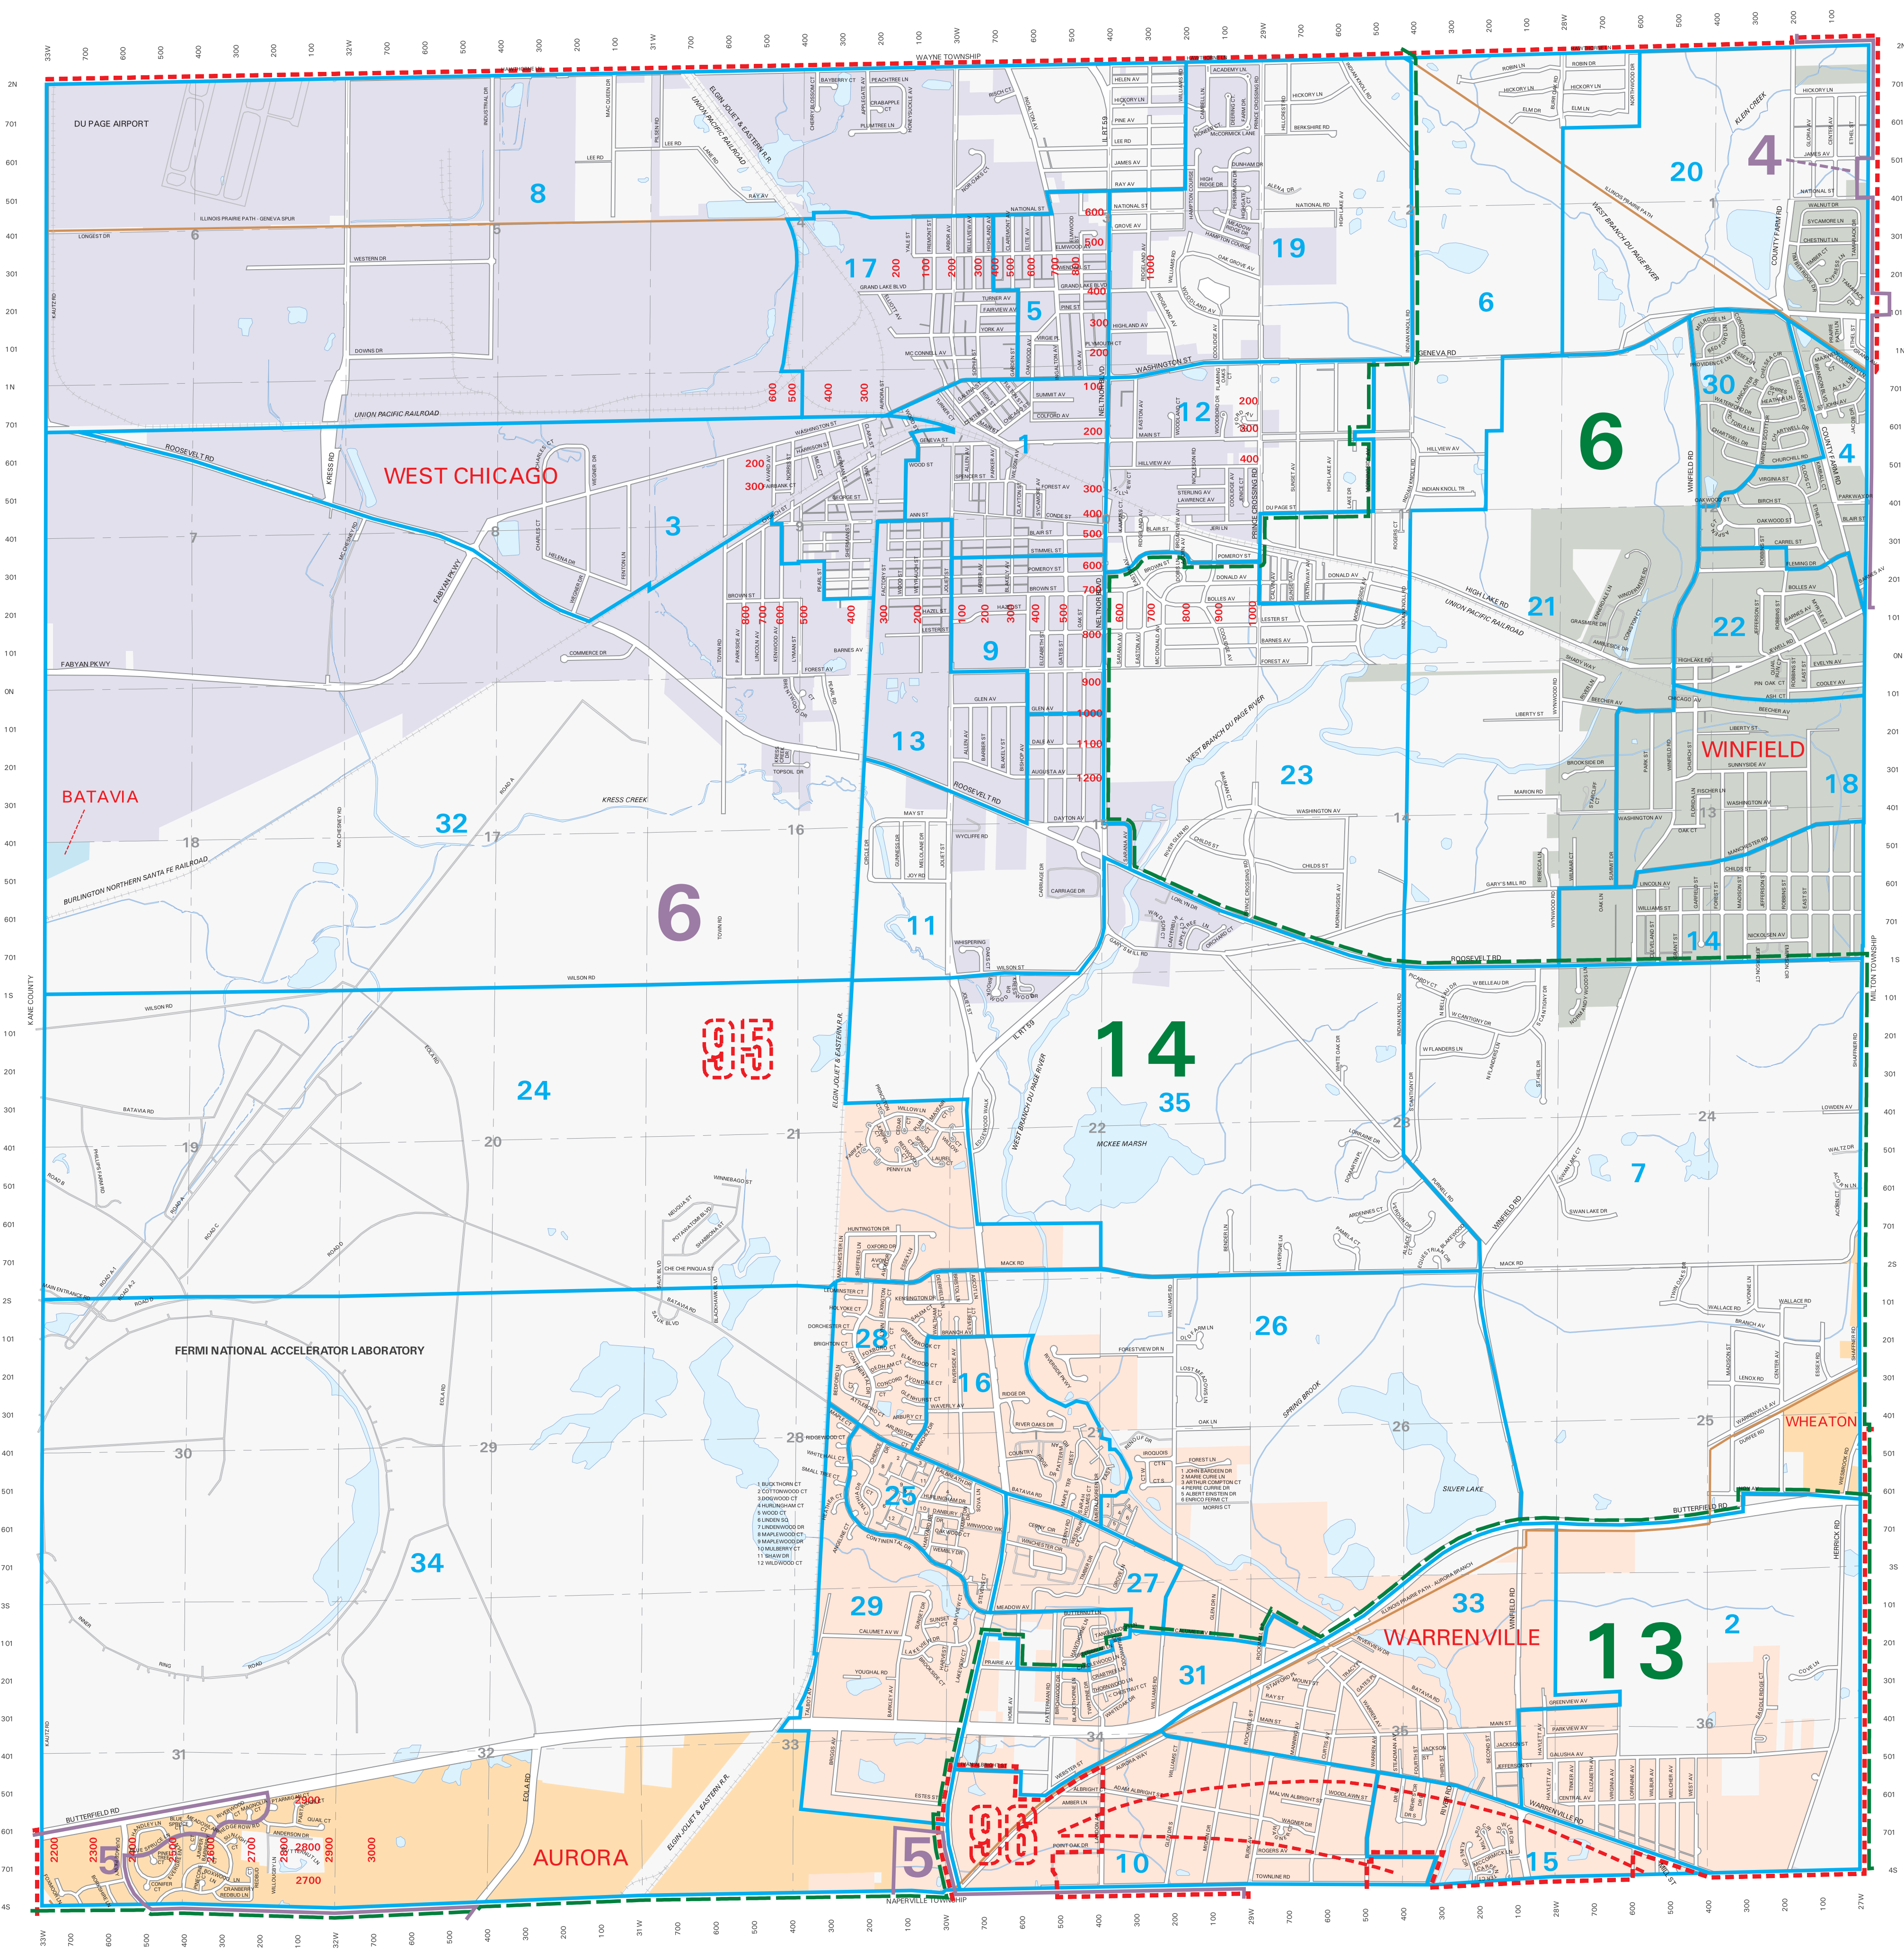

# WINFIELD TOWNSHIP DU PAGE COUNTY

ROBERT T. SAAR  
EXECUTIVE DIRECTOR

- WINFIELD TOWNSHIP ELECTION DISTRICTS**
- Precincts
  - DuPage County Board Districts 4, 5 & 6
  - Representative Districts 95 & 96
  - Totally within Legislative (Senate) District 48
  - Congressional Districts 6, 13 & 14

DUPAGE COUNTY  
Odd numbers on  
South & East sides  
of streets.

WEST CHICAGO  
Odd Numbers on  
North & East sides  
of streets.

AURORA  
Odd Numbers on  
South & East sides  
of streets.

**DuPage County Election Commission**  
Wheaton, IL  
January 2006